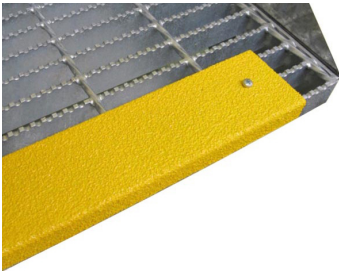

### NATIONAL PLASTICS & RUBBER HAS A RANGE OF PRODUCTS TO SUIT TEREX MT4400 TRUCKS.

Contact NPR to discuss your truck requirements. We specialise in designing and manufacturing full solutions for your mining needs.

**Slip Resistant Step Nosing**  
Contact NPR for part numbers

**Flexiflap™ Mud Flaps**  
Contact NPR for part numbers

**Tray Support**  
Block size 3  
NPR06358-00

**Emergency Stop Cover**

Schneider XALK174: