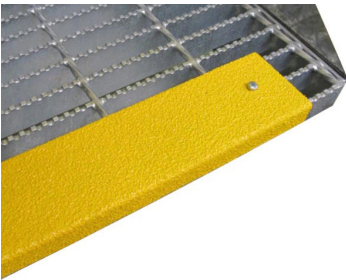

## LIEBHERR T282

### NATIONAL PLASTICS & RUBBER HAS A RANGE OF PRODUCTS TO SUIT LIEBHERR T282 TRUCKS.

Contact NPR to discuss your truck requirements. We specialise in designing and manufacturing full solutions for your mining needs.

**Slip Resistant Step Nosing**  
Contact NPR for part numbers

**NevaFail™ LED I.D. Panel**  
Contact NPR for options & part numbers

**Flexiflap™ Mud Flaps**  
Contact NPR for part numbers

**Tray Support Block size 3**  
NPR06358-00