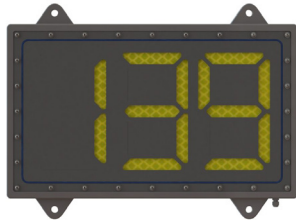

## LIEBHERR T282

**Slip Resistant Step Nosing**  
Contact NPR for part numbers

**NevaFail™ LED I.D. Panel**  
Contact NPR for options & part numbers

**Flexiflap™ Mud Flaps**  
Contact NPR for part numbers

**Tray Support Block size 3**  
NPR06358-00