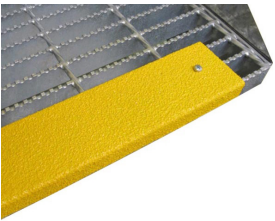

KOMATSU 930

NATIONAL PLASTICS & RUBBER HAS A RANGE OF PRODUCTS TO SUIT KOMATSU 930 TRUCKS.

Contact NPR to discuss your truck requirements. We specialise in designing and manufacturing full solutions for your mining needs.

Slip Resistant Step Nosing
Contact NPR for part numbers

NevaFail™ LED I.D. Panel
Contact NPR for options & part numbers

Tray Support Block size 2
NPR05233-00

Emergency Stop Cover
Schneider XALK174:
NPR01822-00
Schneider XAPM1316H29:
NPR02053-00

Body Pad
NPR02361-00

Impact Pad
NPR07050-00

Flexiflap™ Mud Flaps
Contact NPR for part numbers

Louvered Vent
NPR02077
Vent Tube Long:
NPR02630-00
Vent Tube Short:
NPR02206-00

Wheel Chock 6LW
NPR00984-00

Image is deceptive only as representation of truck - not accurate
National Plastics & Rubber promotes safe working practices therefore, performing your own risk assessment is essential before using these products.