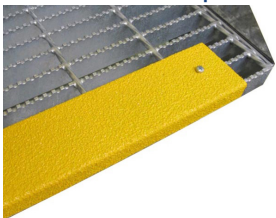

**Tray Support**

**Block size 1**

NPR06253-00

**MattCap**

NPR06035-00

**Slip Resistant Step Nosing**

Contact NPR for part numbers

**Flexiflap™**