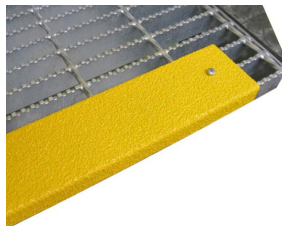

### NATIONAL PLASTICS & RUBBER HAS A RANGE OF PRODUCTS TO SUIT HITACHI EH4000 TRUCKS.

Contact NPR to discuss your truck requirements. We specialise in designing and manufacturing full solutions for your mining needs.

**Emergency Stop Cover**

Schneider XALK174:  
NPR01822-00  
Schneider  
XAPM1316H29:  
NPR02053-00

**NevaFail™ LED I.D. Panel**  
Contact NPR for options & part numbers

**Body Pad**  
NPR07039-00

**Wheel Chock 6LW**  
NPR00894-00

**Front Suspension Cushion**  
NPR06436-00

**Rear Suspension Cushion**  
NPR06437-00

**Slip Resistant Step Nosing**  
Contact NPR for part numbers

**Flexiflap™ Mud Flaps**  
Contact NPR for part numbers

**Rim Cleat**  
NPR07467-00