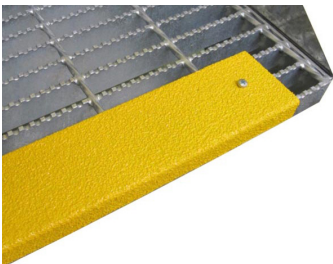

HITACHI EH3500

NATIONAL PLASTICS & RUBBER HAS A RANGE OF PRODUCTS TO SUIT HITACHI EH3500 TRUCKS.

Contact NPR to discuss your truck requirements. We specialise in designing and manufacturing full solutions for your mining needs.

Emergency Stop Cover

Schneider XALK174:

NPR01822-00

Schneider

XAPM1316H29:

NPR02053-00

NevaFail™ LED I.D. Panel
Contact NPR for options & part numbers

Wheel Chock 5LW
NPR02155-00

Slip Resistant Step Nosing
Contact NPR for part numbers

Flexiflap™ Mud Flaps
Contact NPR for part numbers

Image is deceptive only as representation of truck - not accurate
National Plastics & Rubber promotes safe working practices therefore, performing your own risk assessment is essential before using these products.