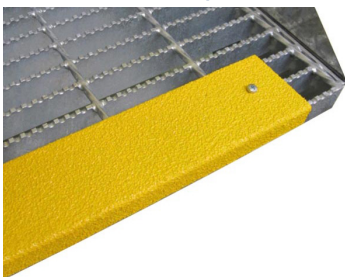

**Emergency Stop Cover**

Schneider XALK174:

NPR01822-00

Schneider

XAPM1316H29:

NPR02053-00

**NevaFail™ LED I.D. Panel**

Contact NPR for options & part numbers

**Tray Support Block size 09**

Truck specific  
NPR06253-00

**Tray Support Block size 1**

NPR06253-00

**Slip Resistant Step Nosing**

Contact NPR for part numbers

**Flexiflap™ Mud Flaps**

Contact NPR for part numbers