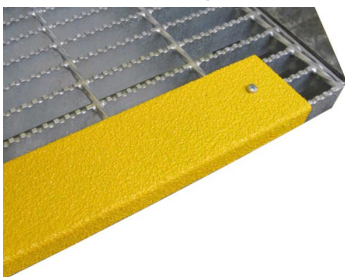

CATERPILLAR 785

NATIONAL PLASTICS & RUBBER HAS A RANGE OF PRODUCTS TO SUIT CATERPILLAR 785 TRUCKS.

Contact NPR to discuss your truck requirements. We specialise in designing and manufacturing full solutions for your mining needs.

Emergency Stop Cover

Schneider XALK174:

NPR01822-00

Schneider

XAPM1316H29:

NPR02053-00

NevaFail™ LED I.D. Panel

Contact NPR for options & part numbers

Tray Support Block size 1

NPR06253-00

Slip Resistant Step Nosing

Contact NPR for part numbers

Wheel Chock 5LW

NPR02155-00

Wheel Chock 4LW

NPR01329-00